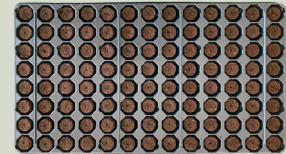

**PURE
PLUG
TRAY**

Trays with uncompressed coco plugs and perlite.
Bandejas con plugs de coco no comprimido y perlita.
Ø 22, 24, 30, 38, 46 mm